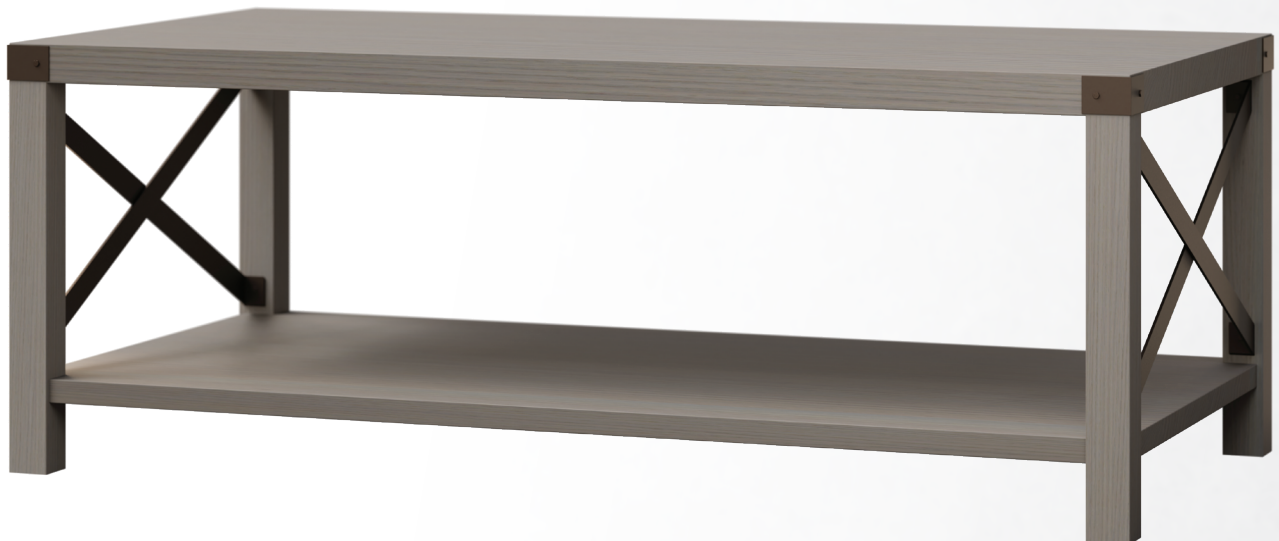

**Shelby** Console Table  
5208-0401CT  
42"W x 18"D x 30"H

# Destiny Coffee Table

**Items shown here in:**

**Wood:** Red Oak

**Finish:** OCS-131 Frost 10 Sheen

**Metal:** Oil Rubbed Bronze Powder Coat

**Destiny** Coffee Table

**5205-0201CT**

48"W x 24"D x 18"H

# Farmville Coffee Bar

**Farmville** Coffee Bar  
8005-0102FCB-48  
48 ¾"W x 22 ⅛"D x 72 ¾"H

**Items shown here in:**

**Wood:** Red Oak with Pine Back

**Finish:** FC-50240 Carbon

**Hardware:** K519-DBAC Knobs &  
K525-96DBAC Pulls